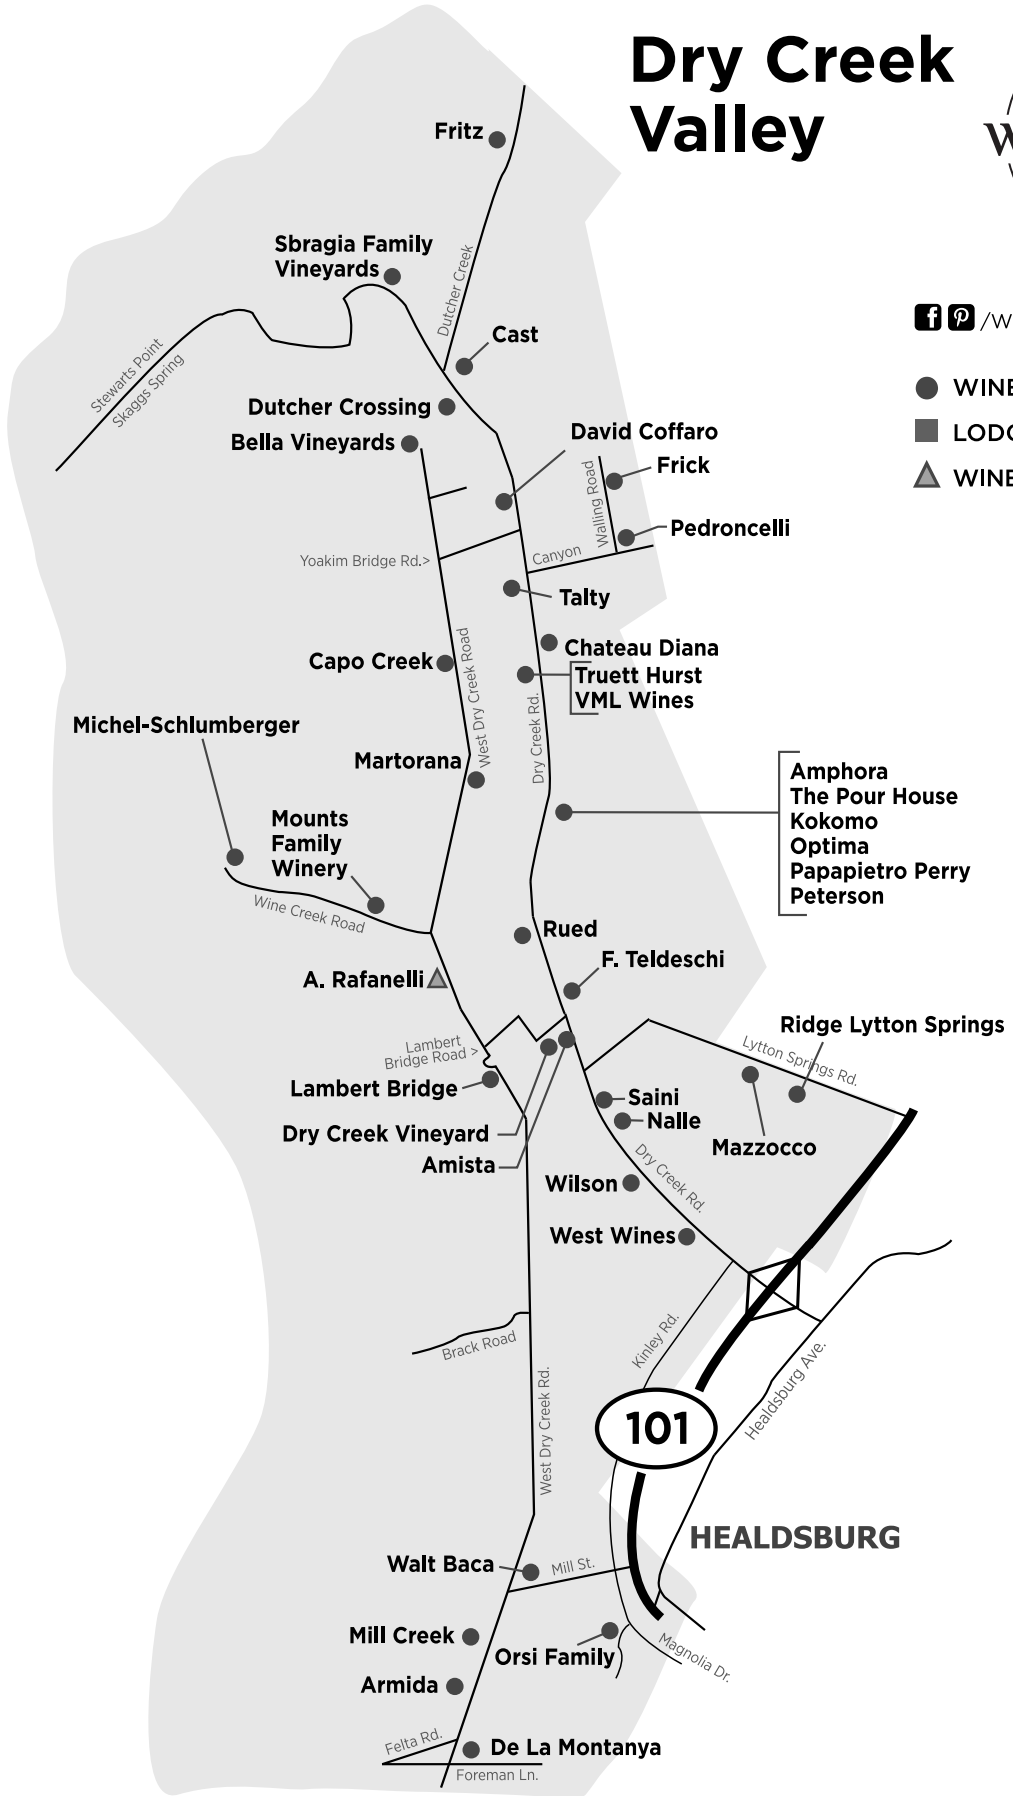

Dry Creek Valley

wineroad.com

[f](#) [p](#) /WineRoad [t](#) [i](#) /TheWineRoad

- WINERIES
- LODGINGS
- ▲ WINERIES APPOINTMENT ONLY

Amphora
The Pour House
Kokomo
Optima
Papapietro Perry
Peterson

101

HEALDSBURG